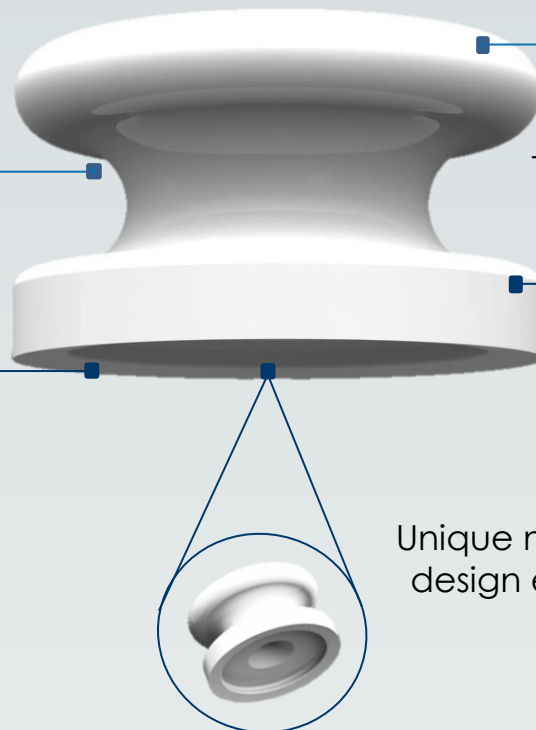

NEW Aesthetic Bondable Button

Discover CDB's latest appliance - *the round bondable button*.

Constructed from tooth colored polyurethane material the new round button is intended to work lingually, labially as well as an auxiliary aid for clear aligners. The small round shape was designed to deliver powerful performance with exceptional comfort.

Ample tie wing area accepts and retains elastics applied from any direction

Smooth, rounded surface for exceptional patient comfort

Tooth colored composite material for enhanced aesthetics

Small size of base fits any tooth

Unique mechanical base design ensures a secure, optimized bond

With its small round shape and low profile design the round bondable button facilitates bonding in hard to reach areas. The tooth colored appearance makes it the perfect utility button for all aesthetic appliances.