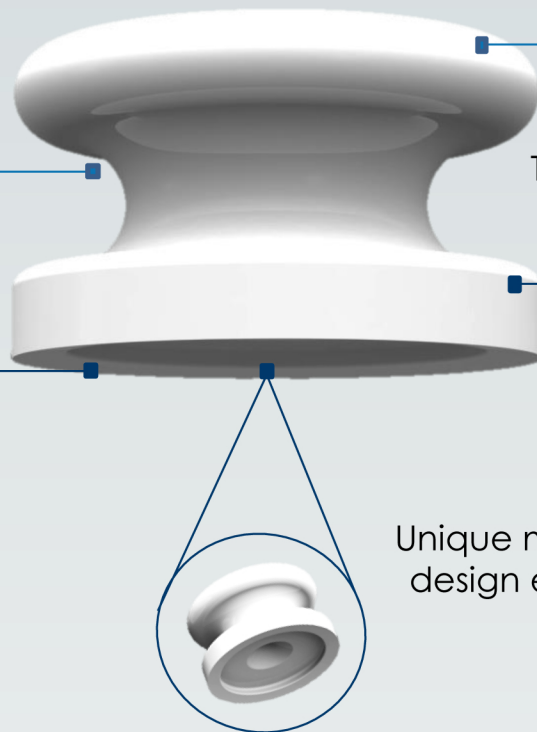

# NEW Aesthetic Bondable Button

Discover CDB's latest appliance - *the round bondable button*.

Constructed from tooth colored polyurethane material the new round button is intended to work lingually, labially as well as an auxiliary aid for clear aligners. The small round shape was designed to deliver powerful performance with exceptional comfort.

Ample tie wing area accepts and retains elastics applied from any direction

Smooth, rounded surface for exceptional patient comfort

Tooth colored composite material for enhanced aesthetics

Small size of base fits any tooth

Unique mechanical base design ensures a secure, optimized bond

With its small round shape and low profile design the round bondable button facilitates bonding in hard to reach areas. The tooth colored appearance makes it the perfect utility button for all aesthetic appliances.